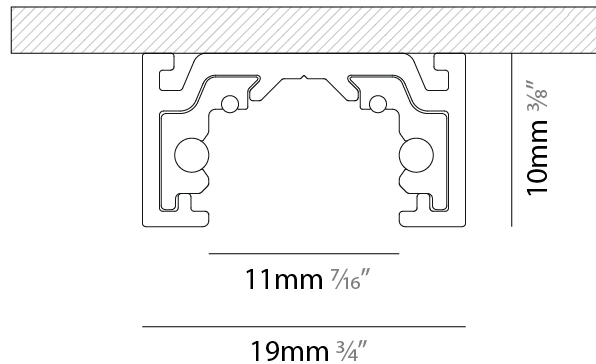

PROJECT	_____
TYPE	_____
SPECIFIER	_____
QUANTITY	_____
DATE	_____

MINIMAL TRACK SURFACE

A3MINTRK-SUR-SYS

base number

1. To build a product code in our configurator select the specify button on the base model # product page
2. To build a manual product code on this datasheet choose from the options listed below in blue font and add the suffix to the base model #

GENERAL

Series: Minimal Track _____
Brand: Prolicht _____
Division: Architectural _____
Mounting Type: Surface _____
Mounting Location: Ceiling _____
Subcategory: Modular Systems _____

PHYSICAL

Fixture Finish: SSR / BKV / CWI / CRY / HAB / UFT / ITA / RUA / FTG / MYG / LOD / PUS / FRO / FUP / KIA / POP / BLS / SPG / MEY / GOH / GUM / CHC / COM / ABZ / JAG / OBR / MOS / ROR _____
Fixture Material: Anodized Aluminum _____

ELECTRICAL

Lamp Type: LED (Zhaga Standard) _____
Dimming: Non-Dimmable _____
Driver Included: No _____
Driver Location: Remote _____
Driver Type: Constant Voltage - Universal _____
Driver Class: Class 2 _____
Input Voltage (V): 120 - 277 _____
Output Voltage (V): 48 _____
Upon Request: DALI dimming _____

LED

Lamp Life (hrs): 50000 _____

OPTICAL

RATINGS AND CERTIFICATIONS

Certified By: Certified for North American Standards _____
IP rating: IP20 _____